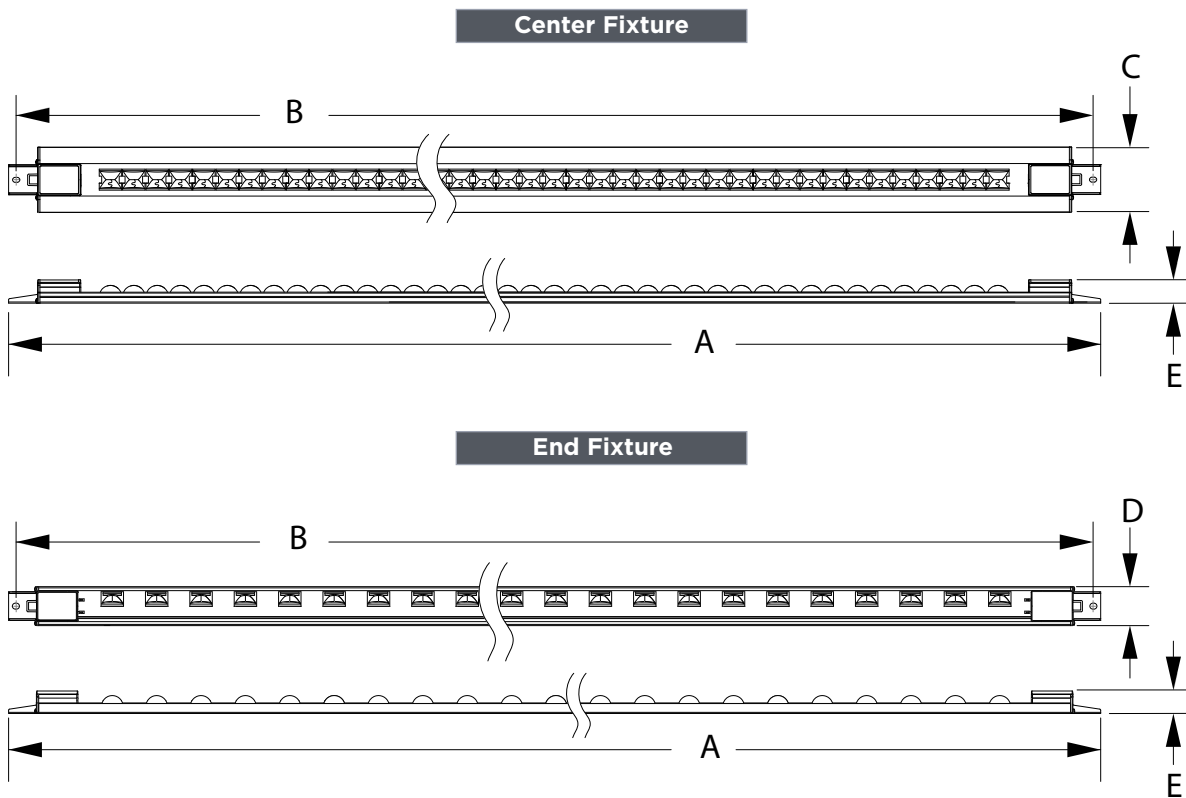

Optimax 7 - Product Dimensions

	A	B	C	D	E
Nominal Size	Overall Fixture Length (inches)	Mounting Hole Distance (inches)	Center Fixture Width (inches)	End Fixture Width (inches)	Fixture Height (inches)
36	35.64	35.125	2.20	1.37	0.79
48	44.64	44.125	2.20	1.37	0.79
54	52.64	52.125	2.20	1.37	0.79
59	59.5	58.985	2.20	1.37	0.79
60	60.64	60.125	2.20	1.37	0.79
72	67.64	67.125	2.20	1.37	0.79
75	70	69.485	2.20	1.37	0.79
79	74	73.485	2.20	1.37	0.79

All the information provided is subject to change without notice. System wattage shown. All values are typical when measured under laboratory/store conditions. All information within this document is sole property of Anthony, Inc. and shall not be reproduced or distributed without written consent from Anthony, Inc. ©2022 Anthony, Inc. All rights reserved. ANTHONY and the ANTHONY Logo are trademarks of Anthony, Inc.